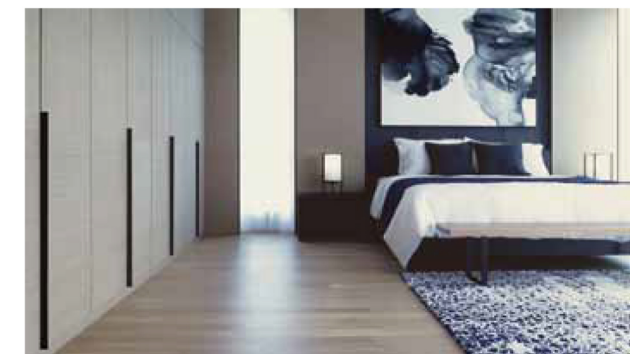

The team expounds: "The owner gave us sufficient time to design and detail the built-in and loose furniture to the proportions that we felt was good, and would keep the space airy and simple. Being a carpenter, he could capture the team's design thoughts really quickly. To have a client who appreciated and understood the rationale behind our design wasn't easy to come by; this, for us, is a project worth remembering." 📌